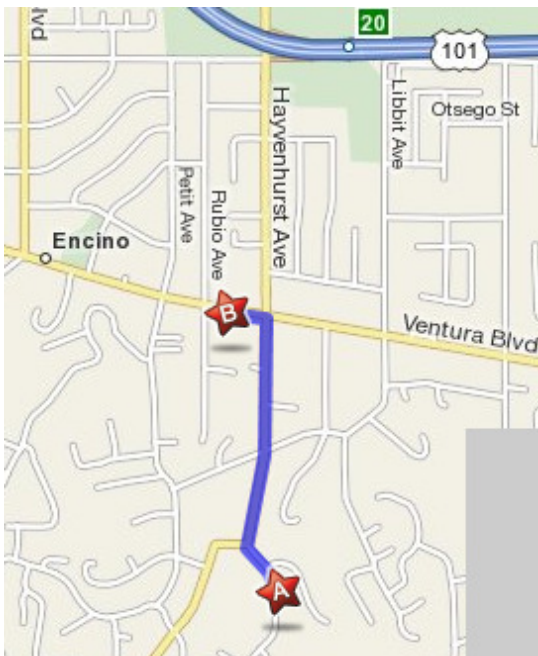

Encino

**16542 Ventura Blvd.
Encino, CA 91316
(818) 907-9998**

Hours:

Monday-Friday: 10 am-9 pm
Saturday: 11:30 am-8 pm
Sunday: 11:30 am-8 pm

Pasadena

**145 Palmetto Dr.
Pasadena, CA 91105
(626) 792-2763**

Hours:

Monday – Thurs.: 11 am to 9pm
Friday: 11 am to 10pm
Saturday: 10:30 am to 10pm
Sunday: 10:00 am to 9pm
Sunday Brunch: 10:00 am to 2pm

 Turn **RIGHT** onto **HAYVENHURST AVE.**

 Turn **LEFT** onto Libbit.

 Turn **RIGHT** onto Petit.

 Turn **RIGHT** onto **VENTURA BLVD.**

 Turn **RIGHT** onto **Rubio.**

 **Park in the PARKING LOT** on the left.

Baja Fresh will validate for 1 hour.

Walk through the plaza to:

16542 VENTURA BLVD

HURST AVE. 1.0 mile

ard L.A. 6.5 miles

E toward 13.3 miles

ard SAN .1 mile

LIFORNIA BL .5 mile

LIFORNIA. .5 mile

RNIA BLVD. .1 mile

NA AVE. .1 mile