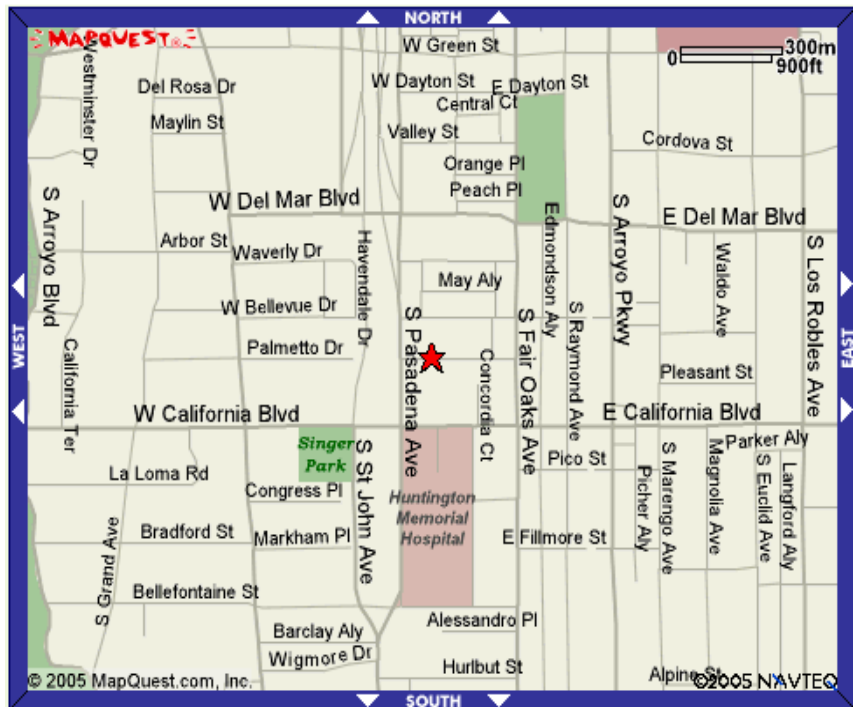

Encino

**16542 Ventura Blvd.
Encino, CA 91316
(818) 907-9998**

Hours:

Monday-Friday: 10 am-9 pm
Saturday: 11:30 am-8 pm
Sunday: 11:30 am-8 pm

Pasadena

**145 Palmetto Dr.
Pasadena, CA 91105
(626) 792-2763**

Hours:

Monday – Thurs.: 11 am to 9pm
Friday: 11 am to 10pm
Saturday: 10:30 am to 10pm
Sunday: 10:00 am to 9pm
Sunday Brunch: 10:00 am to 2pm

 Turn **RIGHT** onto **HAYVENHURST AVE.**

 Turn **LEFT** onto Libbit.

 Turn **RIGHT** onto Petit.

 Turn **RIGHT** onto **VENTURA BLVD.**

 Turn **RIGHT** onto **Rubio.**

 **Park in the PARKING LOT** on the left.

Baja Fresh will validate for 1 hour.

Walk through the plaza to:

16542 VENTURA BLVD

HURST AVE. 1.0 mile

ard L.A. 6.5 miles

E toward 13.3 miles

ard SAN .1 mile

LIFORNIA BL .5 mile

LIFORNIA. .5 mile

RNIA BLVD. .1 mile

NA AVE. .1 mile